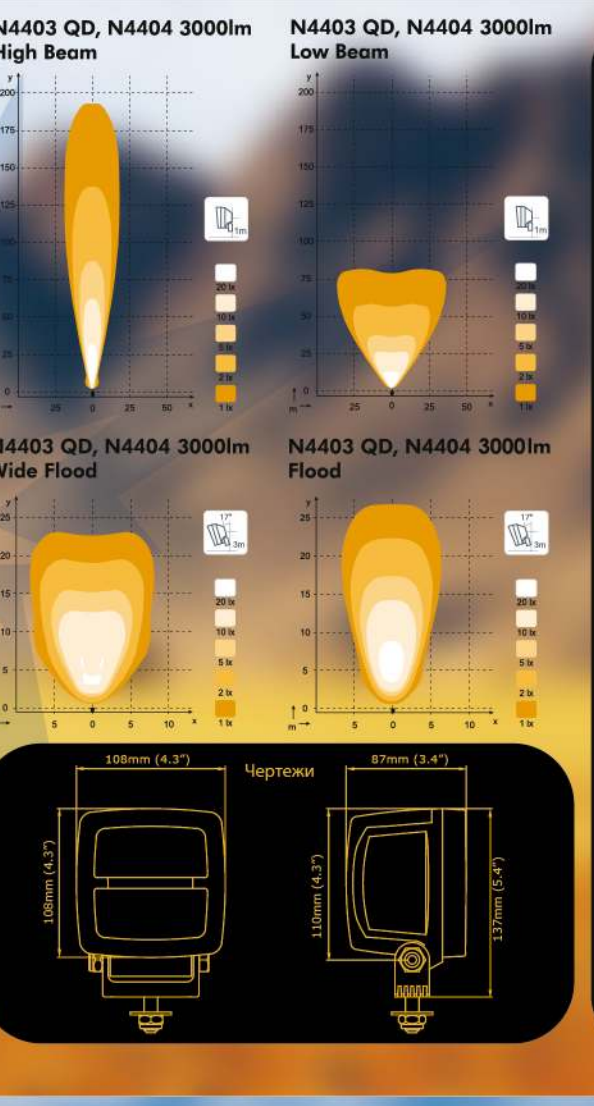

Диаграммы светового пятна

1. **Особенности**
2. Длительный срок службы
   - Неприхотливость в обслуживании
   - Водонепроницаемость
   - Защита от напряжения обратной полярности
   - Защита от сброса нагрузки
   - Защита от бросков напряжения
   - Соляной туман
   - Оптически равномерное распределение светового пятна
   - Конструкция класса Heavy Duty
   - Сменный рассеиватель
   - ЭМС
   - Мощное освещение
   - Высокая светоотдача
   - Защита от перегрева
   - Сверхкомпактность
   - Доступны различные рассеиватели
   - Поддержка разных напряжений

NORDIC SCORPIUS LED N4402

Рабочая фара Nordic SCORPIUS LED N4402 обеспечивает превосходное освещение.

Улучшенное отношение силы света к потребляемой мощности с сохранением прежних размеров.

Фара обладает длительным сроком службы, характеризуется высокой эксплуатационной безопасностью и требует минимального обслуживания. Подходит для тяжелых условий в различных областях применения.