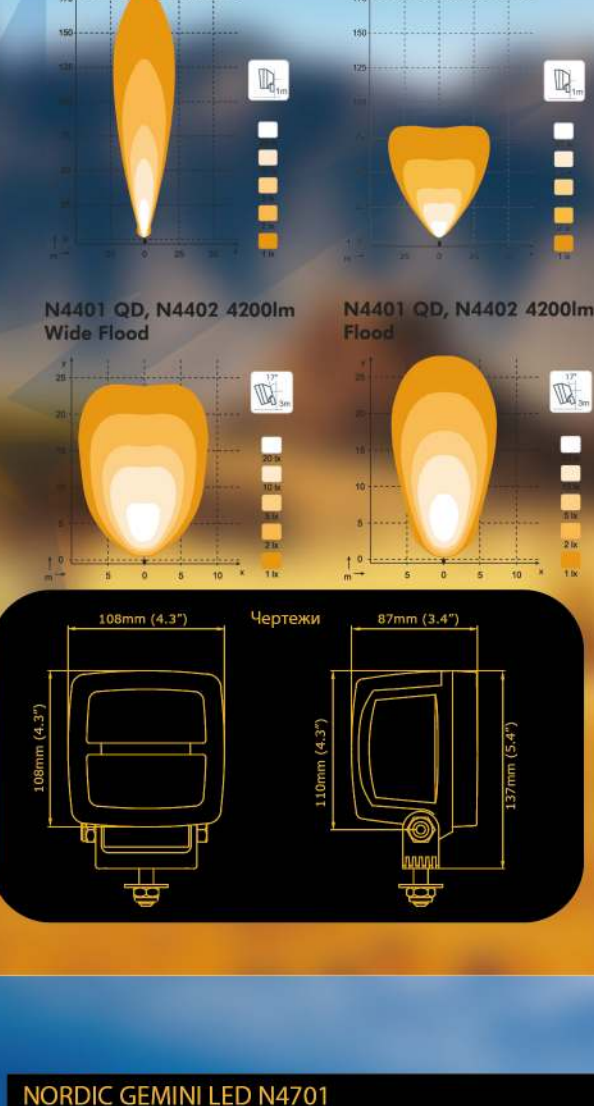

Диаграммы светового пятна

1. **Особенности**
2. Длительный срок службы
   - Неприхотливость в обслуживании
   - Водонепроницаемость
   - Защита от напряжения обратной полярности
   - Защита от сброса нагрузки
   - Защита от бросков напряжения
   - Соляной туман
   - Оптически равномерное распределение светового пятна
   - Доступны различные цвета рассеивателей
   - Сменный рассеиватель
   - Сверхкомпактность
   - Мощное освещение
   - Конструкция класса Heavy Duty
   - Защита от перегрева
   - ЭМС
   - Высокая светоотдача
   - Поддержка разных напряжений

NORDIC GEMINI LED N4701

Рабочая фара Nordic GEMINI LED N4701 обеспечивает отличное освещение даже в суровых условиях эксплуатации.

Это действительно лучший в своем роде осветительный прибор, который можно использовать и как портативное, и как стационарное устройство.